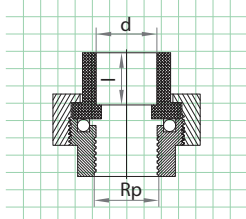

## ARCTIC-Y ADAPTOR F THREAD

EN ISO 15874

d mm	Rp mm	I mm	L mm
20	1/2"	17	41.5
20	3/4"	17	42.5
25	1/2"	17.8	42.5
25	3/4"	18.3	44.8
32	1"	20	54.8

Barcode	Unit Icon	Box Icon	Unit in Package	Units in Box	Box Dimensions
3800150906446	5	100	395/300/193		
3800150906453	5	100	395/300/193		
3800150906460	5	100	395/300/193		
3800150906477	5	100	395/300/193		
3800150906521	5	50	395/300/193		

## ARCTIC-Y ADAPTOR M THREAD

EN ISO 15874

d mm	G mm	I mm	L mm
20	1/2"	17	55.5
20	3/4"	17	56.25
25	1/2"	17.8	59.5
25	3/4"	28.3	71.5
32	1"	20	71.5

Barcode	Unit Icon	Box Icon	Unit in Package	Units in Box	Box Dimensions
3800150906484	5	100	395/300/193		
3800150906491	5	100	395/300/193		
3800150906507	5	100	395/300/193		
3800150906514	5	100	395/300/193		
3800150906538	5	40	395/300/193		

## ARCTIC-Y UNION F THREAD

EN ISO 15874

d mm	Rp mm	I mm
20	1/2"	15.8
25	3/4"	17.7
32	1"	19.8

Barcode	Unit Icon	Box Icon	Unit in Package	Units in Box	Box Dimensions
3800150906736	5	100	395/300/193		
3800150906743	5	80	395/300/193		
3800150906774	5	50	395/300/193		

## ARCTIC-Y UNION M THREAD

EN ISO 15874

d mm	G mm	I mm
20	1/2"	15.8
25	3/4"	17.7
32	1"	19.8

Barcode	Unit Icon	Box Icon	Unit in Package	Units in Box	Box Dimensions
3800150906750	5	100	395/300/193		
3800150906767	5	80	395/300/193		
3800150906781	5	50	395/300/193		