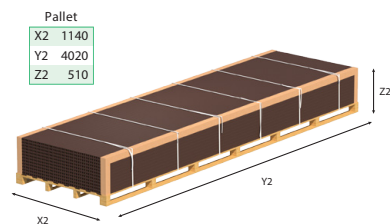

WPC DECKING BOARD BRUSH L - 4M

A (mm)	B (mm)	C (mm)	D (mm)	E (mm)	F (mm)
140	25	20,4	15	8	5

Barcode	Unit	Weight (kg)	Color	Weight (kg)
3800150905593	3800150955598	120	Dark Brown	9,7/1164
3800150905616	3800150955611	120	Grey	9,7/1164

Packaging Units (mm)

WPC DECKING JOIST - 4M

A (mm)	B (mm)	C (mm)	D (mm)	E (mm)	F
50	30	17,6	20,1	5	

Barcode	Unit	Weight (kg)	Color	Weight (kg)
3800150905623	3800150955628	264	Dark Brown	4,2/1108,8
3800150905647	3800150955642	264	Grey	4,2/1108,8

Packaging Units (mm)

WPC DECKING COMPOSITE FINISHING STRIP - 4M

A (mm)	B (mm)	C (mm)	D (mm)	E	F
60	6	5	5		

Barcode	Unit	Weight (kg)	Color	Weight (kg)
3800150905517	3800150955512	300	Dark Brown	1,75/525
3800150905548	3800150955543	300	Grey	1,75/525