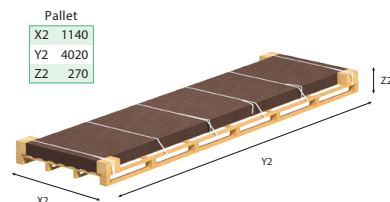

WPC DECKING BOARD BRUSH L - 4M

A (mm)	B (mm)	C (mm)	D (mm)	E (mm)	F (mm)
140	25	20,4	15	8	5

Barcode	Unit	Weight (kg)	Color	Weight (kg)
3800150905593	3800150955598	120	Dark Brown	9,7/1164
3800150905616	3800150955611	120	Grey	9,7/1164

Packaging Units (mm)

WPC DECKING JOIST - 4M

A (mm)	B (mm)	C (mm)	D (mm)	E (mm)	F
50	30	17,6	20,1	5	

Barcode	Unit	Weight (kg)	Color	Weight (kg)
3800150905623	3800150955628	264	Dark Brown	4,2/1108,8
3800150905647	3800150955642	264	Grey	4,2/1108,8

Packaging Units (mm)

WPC DECKING COMPOSITE FINISHING STRIP - 4M

A (mm)	B (mm)	C (mm)	D (mm)	E	F
60	6	5	5		

Barcode	Unit	Weight (kg)	Color	Weight (kg)
3800150905517	3800150955512	300	Dark Brown	1,75/525
3800150905548	3800150955543	300	Grey	1,75/525

Packaging Units (mm)

WPC DECKING MOUNTING SET FOR DECKING BOARD, 10m²

Barcode	Unit	Weight (kg)	Weight (kg)
3800150905531	3800150955536	10	0,128/1,28

Packaging Units (mm)

KEY