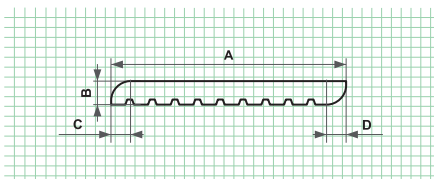

WPC DECKING BOARD BRUSH L - 4M

A (mm)	B (mm)	C (mm)	D (mm)	E (mm)	F (mm)
140	25	20,4	15	8	5

Barcode	Unit	Weight (kg)	Color	Weight (kg)
3800150905593	3800150955598	120	Dark Brown	9,7/1164
3800150905616	3800150955611	120	Grey	9,7/1164

Packaging Units (mm)

WPC DECKING JOIST - 4M

A (mm)	B (mm)	C (mm)	D (mm)	E (mm)	F
50	30	17,6	20,1	5	

Barcode	Unit	Weight (kg)	Color	Weight (kg)
3800150905623	3800150955628	264	Dark Brown	4,2/1108,8
3800150905647	3800150955642	264	Grey	4,2/1108,8

Packaging Units (mm)

WPC DECKING COMPOSITE FINISHING STRIP - 4M

A (mm)	B (mm)	C (mm)	D (mm)	E	F
60	6	5	5		

Barcode	Unit	Weight (kg)	Color	Weight (kg)
3800150905517	3800150955512	300	Dark Brown	1,75/525
3800150905548	3800150955543	300	Grey	1,75/525