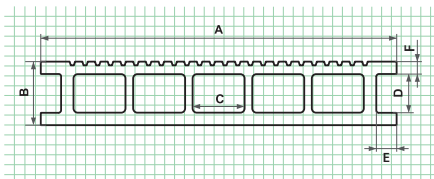

WPC DECKING BOARD BRUSH L - 4M

A (mm)	B (mm)	C (mm)	D (mm)	E (mm)	F (mm)
140	25	20,4	15	8	5

Barcode	Unit	Weight (kg)	Color	Weight (kg)
3800150905593	3800150955598	120	Dark Brown	9,7/1164
3800150905616	3800150955611	120	Grey	9,7/1164

Packaging Units (mm)

WPC DECKING JOIST - 4M

A (mm)	B (mm)	C (mm)	D (mm)	E (mm)	F
50	30	17,6	20,1	5	

Barcode	Unit	Weight (kg)	Color	Weight (kg)
3800150905623	3800150955628	264	Dark Brown	4,2/1108,8
3800150905647	3800150955642	264	Grey	4,2/1108,8

Packaging Units (mm)

WPC DECKING COMPOSITE FINISHING STRIP - 4M

A (mm)	B (mm)	C (mm)	D (mm)	E	F
60	6	5	5		

Barcode	Unit	Weight (kg)	Color	Weight (kg)
3800150905517	3800150955512	300	Dark Brown	1,75/525
3800150905548	3800150955543	300	Grey	1,75/525

Packaging Units (mm)

WPC DECKING MOUNTING SET FOR DECKING BOARD, 10m²

Barcode	Unit	Weight (kg)	Weight (kg)
3800150905531	3800150955536	10	0,128/1,28

Packaging Units (mm)

KEY