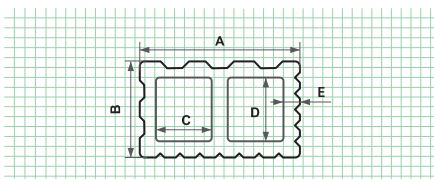

WPC DECKING BOARD BRUSH L - 4M

A (mm)	B (mm)	C (mm)	D (mm)	E (mm)	F (mm)
140	25	20,4	15	8	5

Barcode	Unit	Weight (kg)	Color	Weight (kg)
3800150905593	3800150955598	120	Dark Brown	9,7/1164
3800150905616	3800150955611	120	Grey	9,7/1164

Packaging Units (mm)

WPC DECKING JOIST - 4M

A (mm)	B (mm)	C (mm)	D (mm)	E (mm)	F
50	30	17,6	20,1	5	

Barcode	Unit	Weight (kg)	Color	Weight (kg)
3800150905623	3800150955628	264	Dark Brown	4,2/1108,8
3800150905647	3800150955642	264	Grey	4,2/1108,8

Packaging Units (mm)

WPC DECKING COMPOSITE FINISHING STRIP - 4M

A (mm)	B (mm)	C (mm)	D (mm)	E	F
60	6	5	5		

Barcode	Unit	Weight (kg)	Color	Weight (kg)
3800150905517	3800150955512	300	Dark Brown	1,75/525
3800150905548	3800150955543	300	Grey	1,75/525

Packaging Units (mm)

WPC DECKING MOUNTING SET FOR DECKING BOARD, 10m²

Barcode	Unit	Weight (kg)	Weight (kg)
3800150905531	3800150955536	10	0,128/1,28

Packaging Units (mm)

KEY