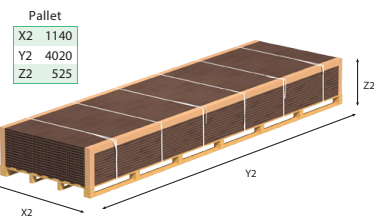

WPC DECKING BOARD BRUSH L - 4M

A (mm)	B (mm)	C (mm)	D (mm)	E (mm)	F (mm)
140	25	20,4	15	8	5

Barcode	Unit	Weight (kg)	Color	Weight (kg)
3800150905593	3800150955598	120	Dark Brown	9,7/1164
3800150905616	3800150955611	120	Grey	9,7/1164

Packaging Units (mm)

WPC DECKING JOIST - 4M

A (mm)	B (mm)	C (mm)	D (mm)	E (mm)	F
50	30	17,6	20,1	5	

Barcode	Unit	Weight (kg)	Color	Weight (kg)
3800150905623	3800150955628	264	Dark Brown	4,2/1108,8
3800150905647	3800150955642	264	Grey	4,2/1108,8

Packaging Units (mm)

WPC DECKING COMPOSITE FINISHING STRIP - 4M

A (mm)	B (mm)	C (mm)	D (mm)	E	F
60	6	5	5		

Barcode	Unit	Weight (kg)	Color	Weight (kg)
3800150905517	3800150955512	300	Dark Brown	1,75/525
3800150905548	3800150955543	300	Grey	1,75/525