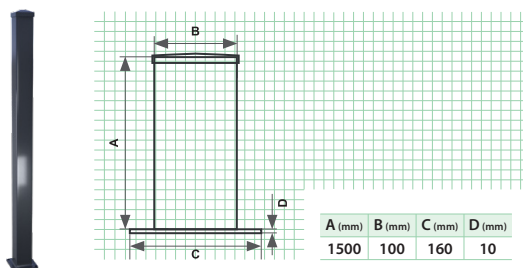

WPC FENCING BOARD - 1.8 M

A (mm)	B (mm)	C (mm)	D (mm)	E (mm)	F (mm)
150	19	20	11	15	15

Barcode	Unit	Units on Pallet	Color	Weight (kg)
3800150906859	3800150956854	120	Light Brown	3,69/473
3800150906842	3800150956847	120	Dark Grey	3,69/473

Packaging Units (mm)

Pallet		
X2	1210	
Y2	1810	
Z2	430	

WPC FENCING C-RAIL - 1.5 M

A (mm)	B (mm)	C (mm)	D (mm)	E	F
40	30	20	17		

Barcode	Unit	Units on Pallet	Color	Weight (kg)
3800150906866	3800150956861	12 20	Light Brown	1,45/370
3800150906873	3800150956878	12 20	Dark Grey	1,45/370

Packaging Units (mm)

Box		Pallet	
X1	120	X2	1210
Y1	1510	Y2	1510
Z1	110	Z2	400

WPC FENCING MOUNTING POST - 1.5 M

A (mm)	B (mm)	C (mm)	D (mm)
1500	100	160	10

Barcode	Unit	Units on Pallet	Color	Weight (kg)
3800150906880	3800150956885	40	Dark Grey	5,5/250

Packaging Units (mm)

Pallet		
X2	1210	
Y2	1510	
Z2	700	

WPC FENCING DISTANCER 19x25x40 MM, 10 pcs

A (mm)	B (mm)	C	D	E	F
40	19				

Barcode	Unit	Units on Pallet	Color	Weight (kg)
3800150906903	3800150956908	80	Dark Grey	0,32/25,6