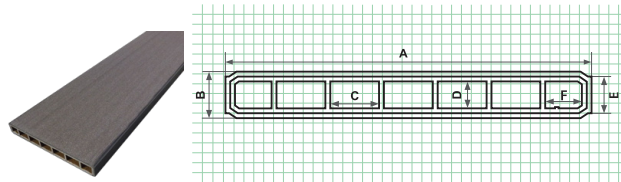

WPC FENCING BOARD - 1.8 M

A (mm)	B (mm)	C (mm)	D (mm)	E (mm)	F (mm)
150	19	20	11	15	15

Barcode	Unit	Units on Pallet	Color	Weight (kg)
3800150906859	3800150956854	120	Light Brown	3,69/473
3800150906842	3800150956847	120	Dark Grey	3,69/473

Packaging Units (mm)

Pallet		
X2	1210	
Y2	1810	
Z2	430	

WPC FENCING C-RAIL - 1.5 M

A (mm)	B (mm)	C (mm)	D (mm)	E	F
40	30	20	17		

Barcode	Unit	Units on Pallet	Color	Weight (kg)
3800150906866	3800150956861	12 20	Light Brown	1,45/370
3800150906873	3800150956878	12 20	Dark Grey	1,45/370

Packaging Units (mm)

Box		Pallet	
X1	120	X2	1210
Y1	1510	Y2	1510
Z1	110	Z2	400

WPC FENCING MOUNTING POST - 1.5 M

A (mm)	B (mm)	C (mm)	D (mm)
1500	100	160	10

Barcode	Unit	Units on Pallet	Color	Weight (kg)
3800150906880	3800150956885	40	Dark Grey	5,5/250