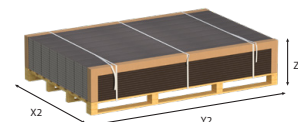

WPC FENCING BOARD - 1.8 M

A (mm)	B (mm)	C (mm)	D (mm)	E (mm)	F (mm)
150	19	20	11	15	15

Barcode	Unit	Units on Pallet	Color	Weight (kg)
3800150906859	3800150956854	120	Light Brown	3,69/473
3800150906842	3800150956847	120	Dark Grey	3,69/473

Packaging Units (mm)

Pallet		
X2	1210	
Y2	1810	
Z2	430	

WPC FENCING C-RAIL - 1.5 M

A (mm)	B (mm)	C (mm)	D (mm)	E	F
40	30	20	17		

Barcode	Unit	Units on Pallet	Color	Weight (kg)
3800150906866	3800150956861	12 20	Light Brown	1,45/370
3800150906873	3800150956878	12 20	Dark Grey	1,45/370