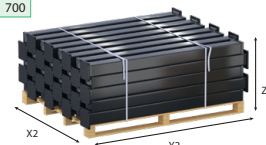

WPC FENCING BOARD - 1.8 M

A (mm)	B (mm)	C (mm)	D (mm)	E (mm)	F (mm)
150	19	20	11	15	15

Barcode	Unit	Units on Pallet	Color	Weight (kg)
3800150906859	3800150956854	120	Light Brown	3,69/473
3800150906842	3800150956847	120	Dark Grey	3,69/473

Packaging Units (mm)

Pallet		
X2	1210	
Y2	1810	
Z2	430	

WPC FENCING C-RAIL - 1.5 M

A (mm)	B (mm)	C (mm)	D (mm)	E	F
40	30	20	17		

Barcode	Unit	Units on Pallet	Color	Weight (kg)
3800150906866	3800150956861	12 20	Light Brown	1,45/370
3800150906873	3800150956878	12 20	Dark Grey	1,45/370

Packaging Units (mm)

Box		Pallet	
X1	120	X2	1210
Y1	1510	Y2	1510
Z1	110	Z2	400

WPC FENCING MOUNTING POST - 1.5 M

A (mm)	B (mm)	C (mm)	D (mm)
1500	100	160	10

Barcode	Unit	Units on Pallet	Color	Weight (kg)
3800150906880	3800150956885	40	Dark Grey	5,5/250

Packaging Units (mm)

Pallet		
X2	1210	
Y2	1510	
Z2	700	

WPC FENCING DISTANCER 19x25x40 MM, 10 pcs

A (mm)	B (mm)	C	D	E	F
40	19				

Barcode	Unit	Units on Pallet	Color	Weight (kg)
3800150906903	3800150956908	80	Dark Grey	0,32/25,6