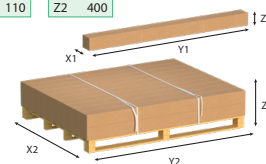

WPC FENCING BOARD - 1.8 M

A (mm)	B (mm)	C (mm)	D (mm)	E (mm)	F (mm)
150	19	20	11	15	15

Barcode	Unit	Units on Pallet	Color	Weight (kg)
3800150906859	3800150956854	120	Light Brown	3,69/473
3800150906842	3800150956847	120	Dark Grey	3,69/473

Packaging Units (mm)

Pallet		
X2	1210	
Y2	1810	
Z2	430	

WPC FENCING C-RAIL - 1.5 M

A (mm)	B (mm)	C (mm)	D (mm)	E	F
40	30	20	17		

Barcode	Unit	Units on Pallet	Color	Weight (kg)
3800150906866	3800150956861	12 20	Light Brown	1,45/370
3800150906873	3800150956878	12 20	Dark Grey	1,45/370

Packaging Units (mm)

Box		Pallet	
X1	120	X2	1210
Y1	1510	Y2	1510
Z1	110	Z2	400

WPC FENCING MOUNTING POST - 1.5 M

A (mm)	B (mm)	C (mm)	D (mm)
1500	100	160	10

Barcode	Unit	Units on Pallet	Color	Weight (kg)
3800150906880	3800150956885	40	Dark Grey	5,5/250